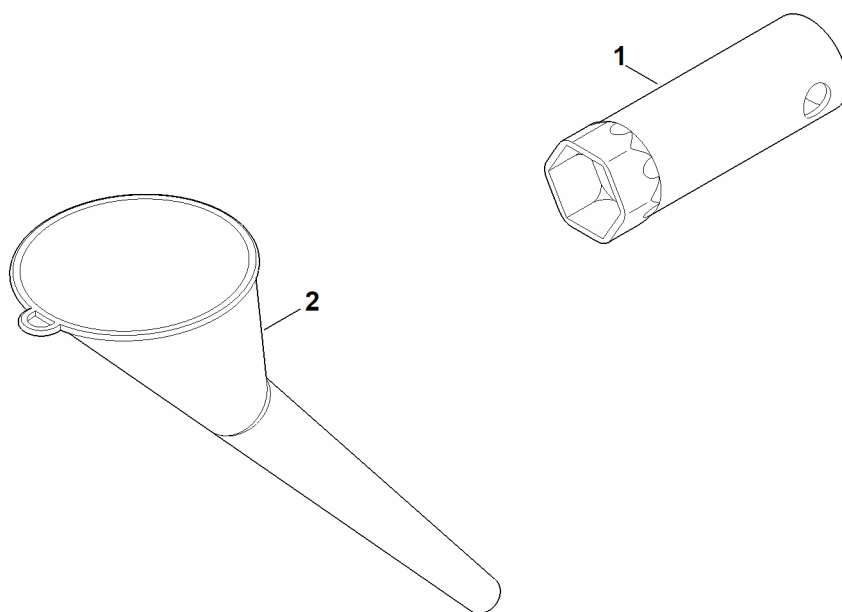

D - Tools

#	Part Number	Description	Quantity	Contains Item(s)	Remarks
1	0812 190 1005	Spark plug wrench	1		
2	VB03 708 7300	Funnel	1