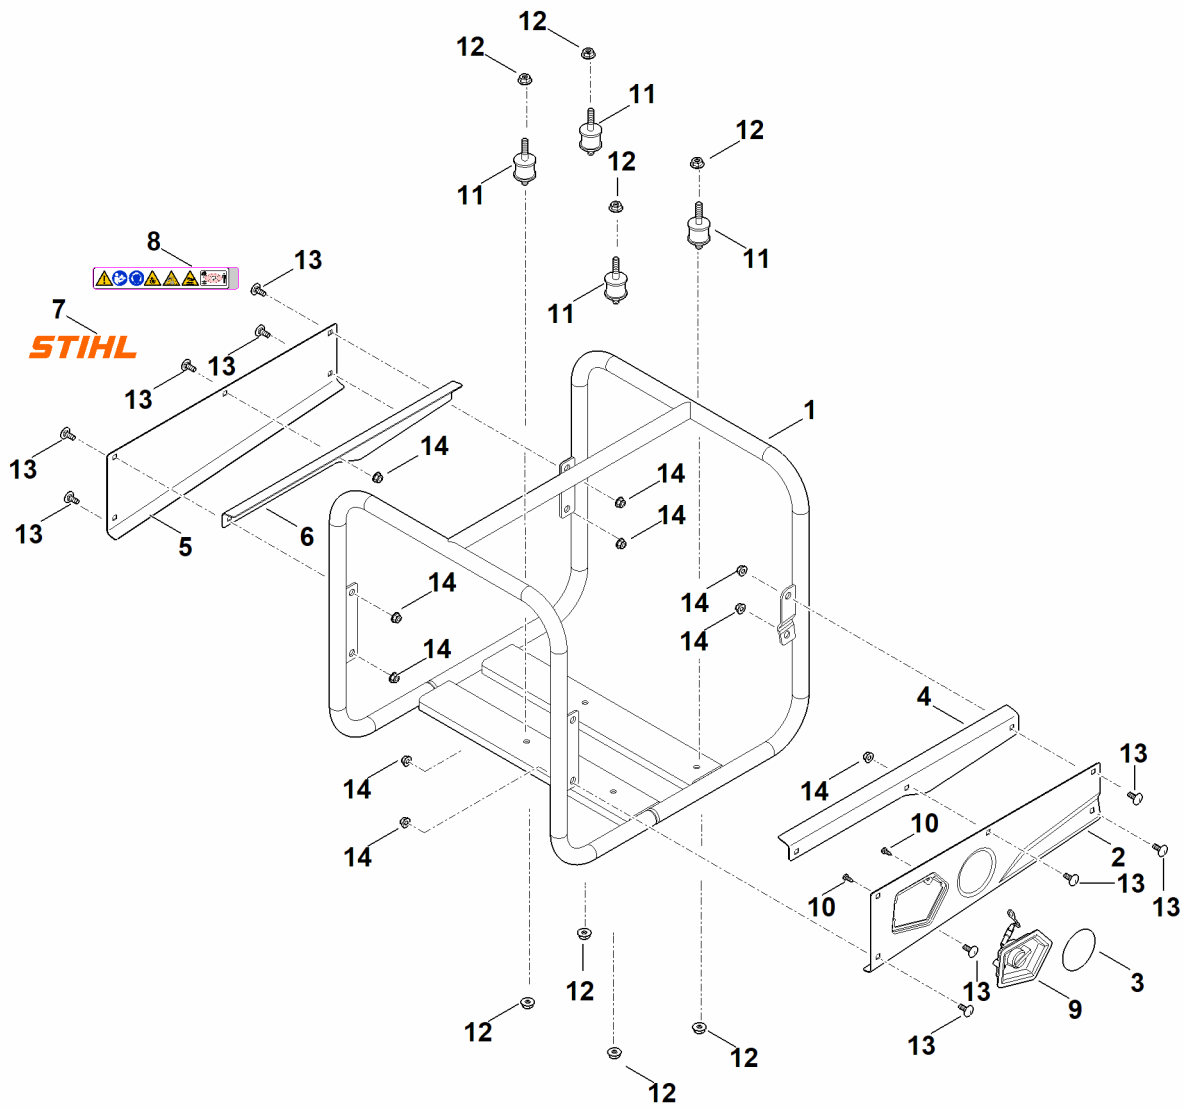

## Contents

A - Frame .....	2
B - Motor, pump .....	4
C - Set of gaskets .....	6
D - Tools .....	8

# A - Frame

#	Part Number	Description	Quantity	Contains Item(s)	Remarks
1	VB03 700 3100	Frame	1		
2	VB03 700 7205	Side plate	1	3	
3	VB03 967 1500	Model plate WP 300	1		
4	VB03 763 1600	Cover plate	1		
5	VB03 700 7200	Side plate	1	7,8	
6	VB03 763 1606	Cover plate	1		
7	VB03 967 4405	Sticker	1		
8	VB03 967 7500	Warning note	1		
9	VB03 703 3500	Cover with switch	1		
10	6251 951 2600	Lens-head screw	2		
11	VB05 706 7000	Rubber buffer	4		
12	VB03 955 1105	Hexagon nut	8		
13	VB03 951 8200	Flat head screw	10		
14	0004 642 7600	Collar lock nut	10		

## B - Motor, pump

#	Part Number	Description	Quantity	Contains Item(s)	Remarks
1	VB03 011 1800	4-stroke engine EHC 605.0 (EHC605-0001)	1		Read data on engine/motor, for spare parts see heading "Engines/motors"
2	0000 967 3454	Warning sign with machine number	1		
3	VB03 780 2000	Cover assy.	1		
4	6250 951 0818	Hexagon screw with flange M8x25	4		
5	VB03 709 0401	Gasket	4		
6	VB03 709 2000	Sealing ring	1		
8	VB03 708 9300	Washer	1		
9	VB03 770 0400	Blade wheel	1		
10	VB03 761 1200	Channel	1		
11	6250 951 0818	Hexagon screw with flange M8x25	12		
12	VB03 701 1000	Housing	1		
13	VB03 709 2010	Sealing ring	1		
14	VB03 708 5800	Plug screw	2		
15	VB03 709 0410	Gasket	1		
16	VB03 701 2000	Flange	1		
17	VB03 709 0400	Gasket	2		
18	VB03 007 1900	Connection piece set	1		
19	VB03 007 3400	Filter set	1		
20	VB03 706 2400	Flap	1		
21	VB03 701 2010	Flange	1		
22	VB03 709 2020	Sealing ring	2		