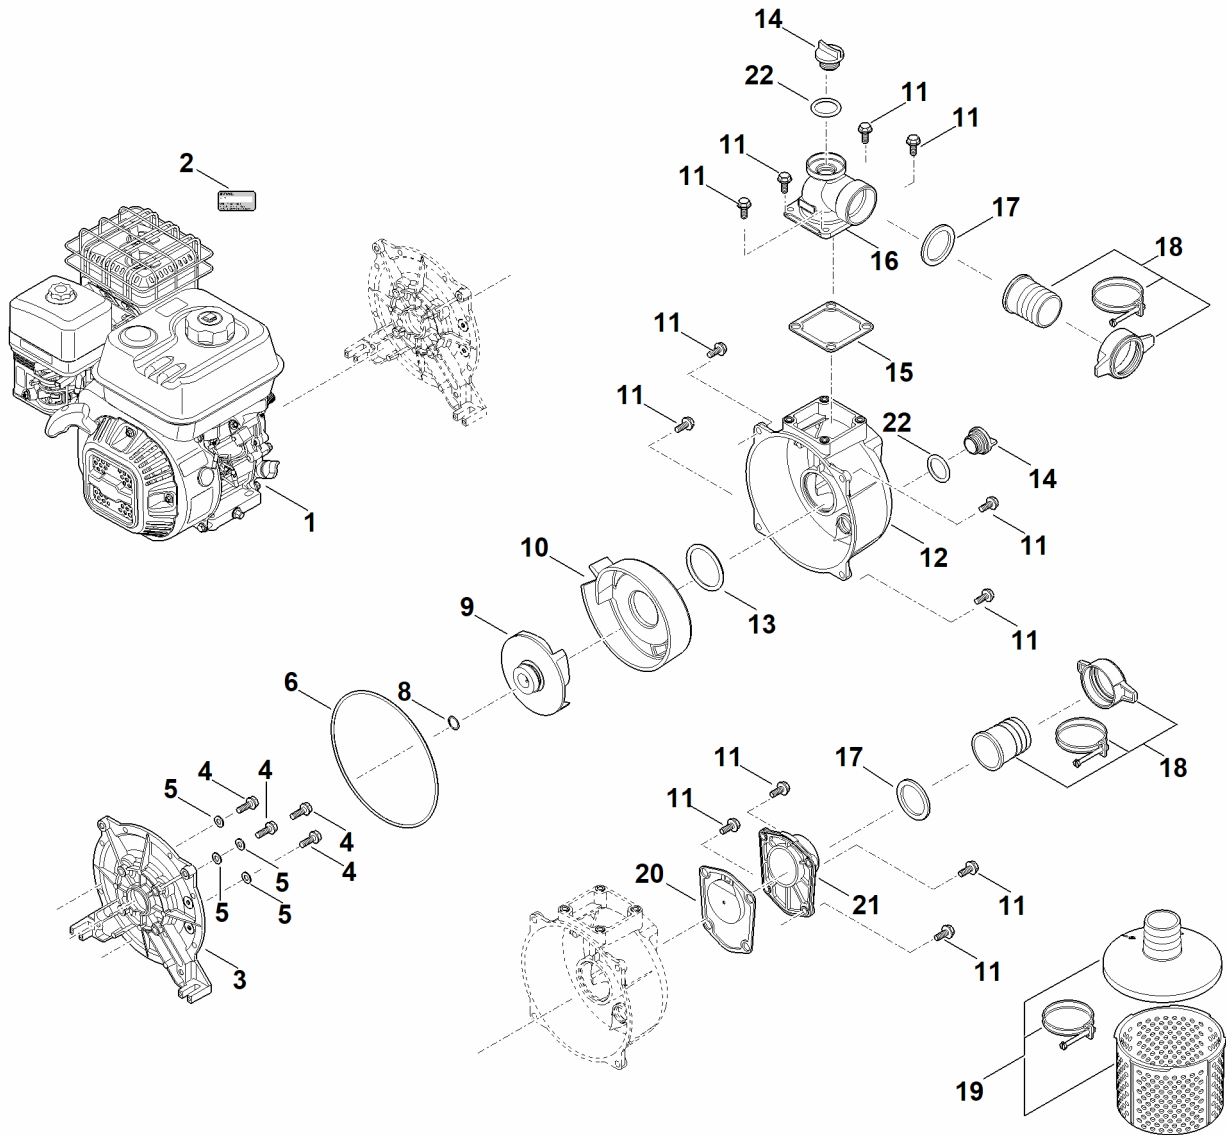

## Contents

A - Frame .....	2
B - Motor, pump .....	4
C - Set of gaskets .....	6
D - Tools .....	8

# A - Frame

#	Part Number	Description	Quantity	Contains Item(s)	Remarks
1	VB03 700 3100	Frame	1		
2	VB03 700 7205	Side plate	1	3	
3	VB03 967 1500	Model plate WP 300	1		
4	VB03 763 1600	Cover plate	1		
5	VB03 700 7200	Side plate	1	7,8	
6	VB03 763 1606	Cover plate	1		
7	VB03 967 4405	Sticker	1		
8	VB03 967 7500	Warning note	1		
9	VB03 703 3500	Cover with switch	1		
10	6251 951 2600	Lens-head screw	2		
11	VB05 706 7000	Rubber buffer	4		
12	VB03 955 1105	Hexagon nut	8		
13	VB03 951 8200	Flat head screw	10		
14	0004 642 7600	Collar lock nut	10		

## B - Motor, pump

#	Part Number	Description	Quantity	Contains Item(s)	Remarks
1	VB03 011 1800	4-stroke engine EHC 605.0 (EHC605-0001)	1		Read data on engine/motor, for spare parts see heading "Engines/motors"
2	0000 967 3454	Warning sign with machine number	1		
3	VB03 780 2000	Cover assy.	1		
4	6250 951 0818	Hexagon screw with flange M8x25	4		
5	VB03 709 0401	Gasket	4		
6	VB03 709 2000	Sealing ring	1		
8	VB03 708 9300	Washer	1		
9	VB03 770 0400	Blade wheel	1		
10	VB03 761 1200	Channel	1		
11	6250 951 0818	Hexagon screw with flange M8x25	12		
12	VB03 701 1000	Housing	1		
13	VB03 709 2010	Sealing ring	1		
14	VB03 708 5800	Plug screw	2		
15	VB03 709 0410	Gasket	1		
16	VB03 701 2000	Flange	1		
17	VB03 709 0400	Gasket	2		
18	VB03 007 1900	Connection piece set	1		
19	VB03 007 3400	Filter set	1		
20	VB03 706 2400	Flap	1		
21	VB03 701 2010	Flange	1		
22	VB03 709 2020	Sealing ring	2		

## D - Tools

#	Part Number	Description	Quantity	Contains Item(s)	Remarks
1	0812 190 1005	Spark plug wrench	1		
2	VB03 708 7300	Funnel	1		